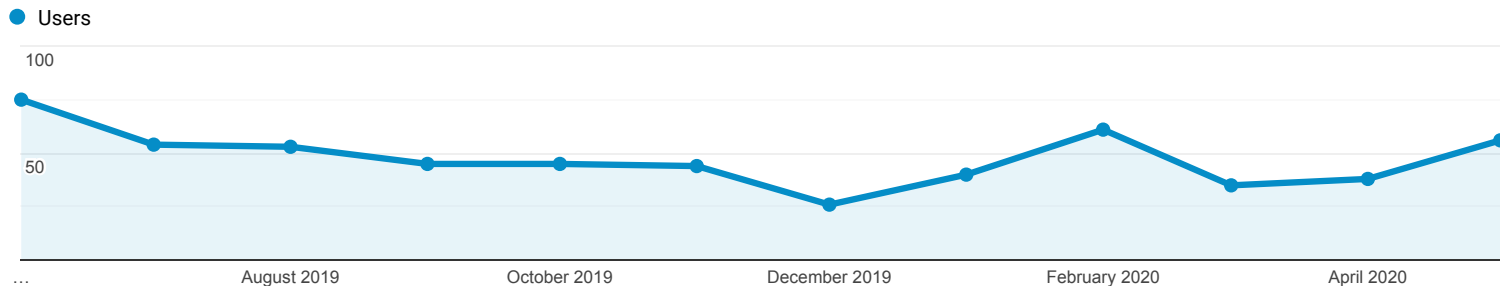

Audience Overview

Jun 1, 2019 - May 31, 2020

All Users
100.00% Users

Overview

Users 557	New Users 555	Sessions 668
Number of Sessions per User 1.20	Pageviews 1,522	Pages / Session 2.28
Avg. Session Duration 00:01:37	Bounce Rate 63.17%	