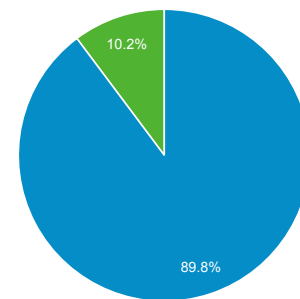

Audience Overview

Jun 1, 2019 - May 31, 2020

All Users
100.00% Users

Overview

Users 557	New Users 555	Sessions 668
Number of Sessions per User 1.20	Pageviews 1,522	Pages / Session 2.28
Avg. Session Duration 00:01:37	Bounce Rate 63.17%	

■ New Visitor ■ Returning Visitor

Language	Users	% Users
1. en-gb	294	52.78%
2. en-us	215	38.60%
3. id-id	23	4.13%
4. id	7	1.26%
5. "en-us"	4	0.72%
6. fr-fr	3	0.54%
7. zh-cn	2	0.36%
8. bg-bg	1	0.18%
9. en	1	0.18%
10. en-ca	1	0.18%