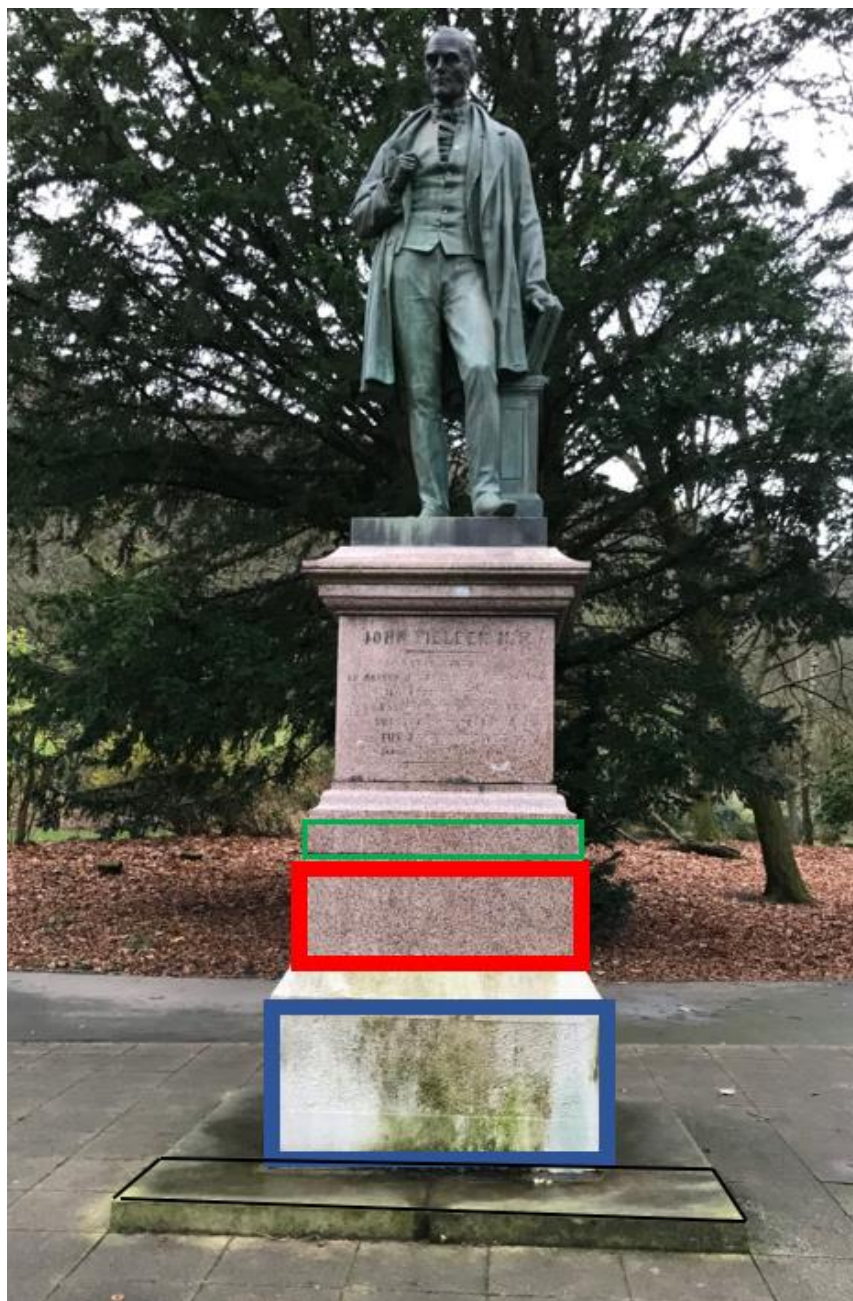

Item 14 - JOHN FIELDEN MP

STATUE DIMENSIONS AND ESTIMATED COST FOR BRASS ENGRAVED PLAQUE

- Base Plinth Rectangular Area Outlined in Black (Facing Upwards): 2240mm x 460mm- £500 middle of plinth on ground facing upwards
- Portland Stone Plinth Area Outlined in Blue:1310mm x 700mm – £1000
- Marble Area Outlined in Red: 1140mm x 425mm- £750 (original marble – not recommended)
- Marble Area Outlined in Green: 1120mm x 155mm £750 (original marble – not recommended)

PROPOSED WORDING

To record the Town Council's recognition of the resolute and robust opposition of John Fielden to the payment of compensation to the 'owners' of emancipated slaves. The Council notes with civic pride " Honest" John's untiring efforts on behalf of those least able to defend themselves