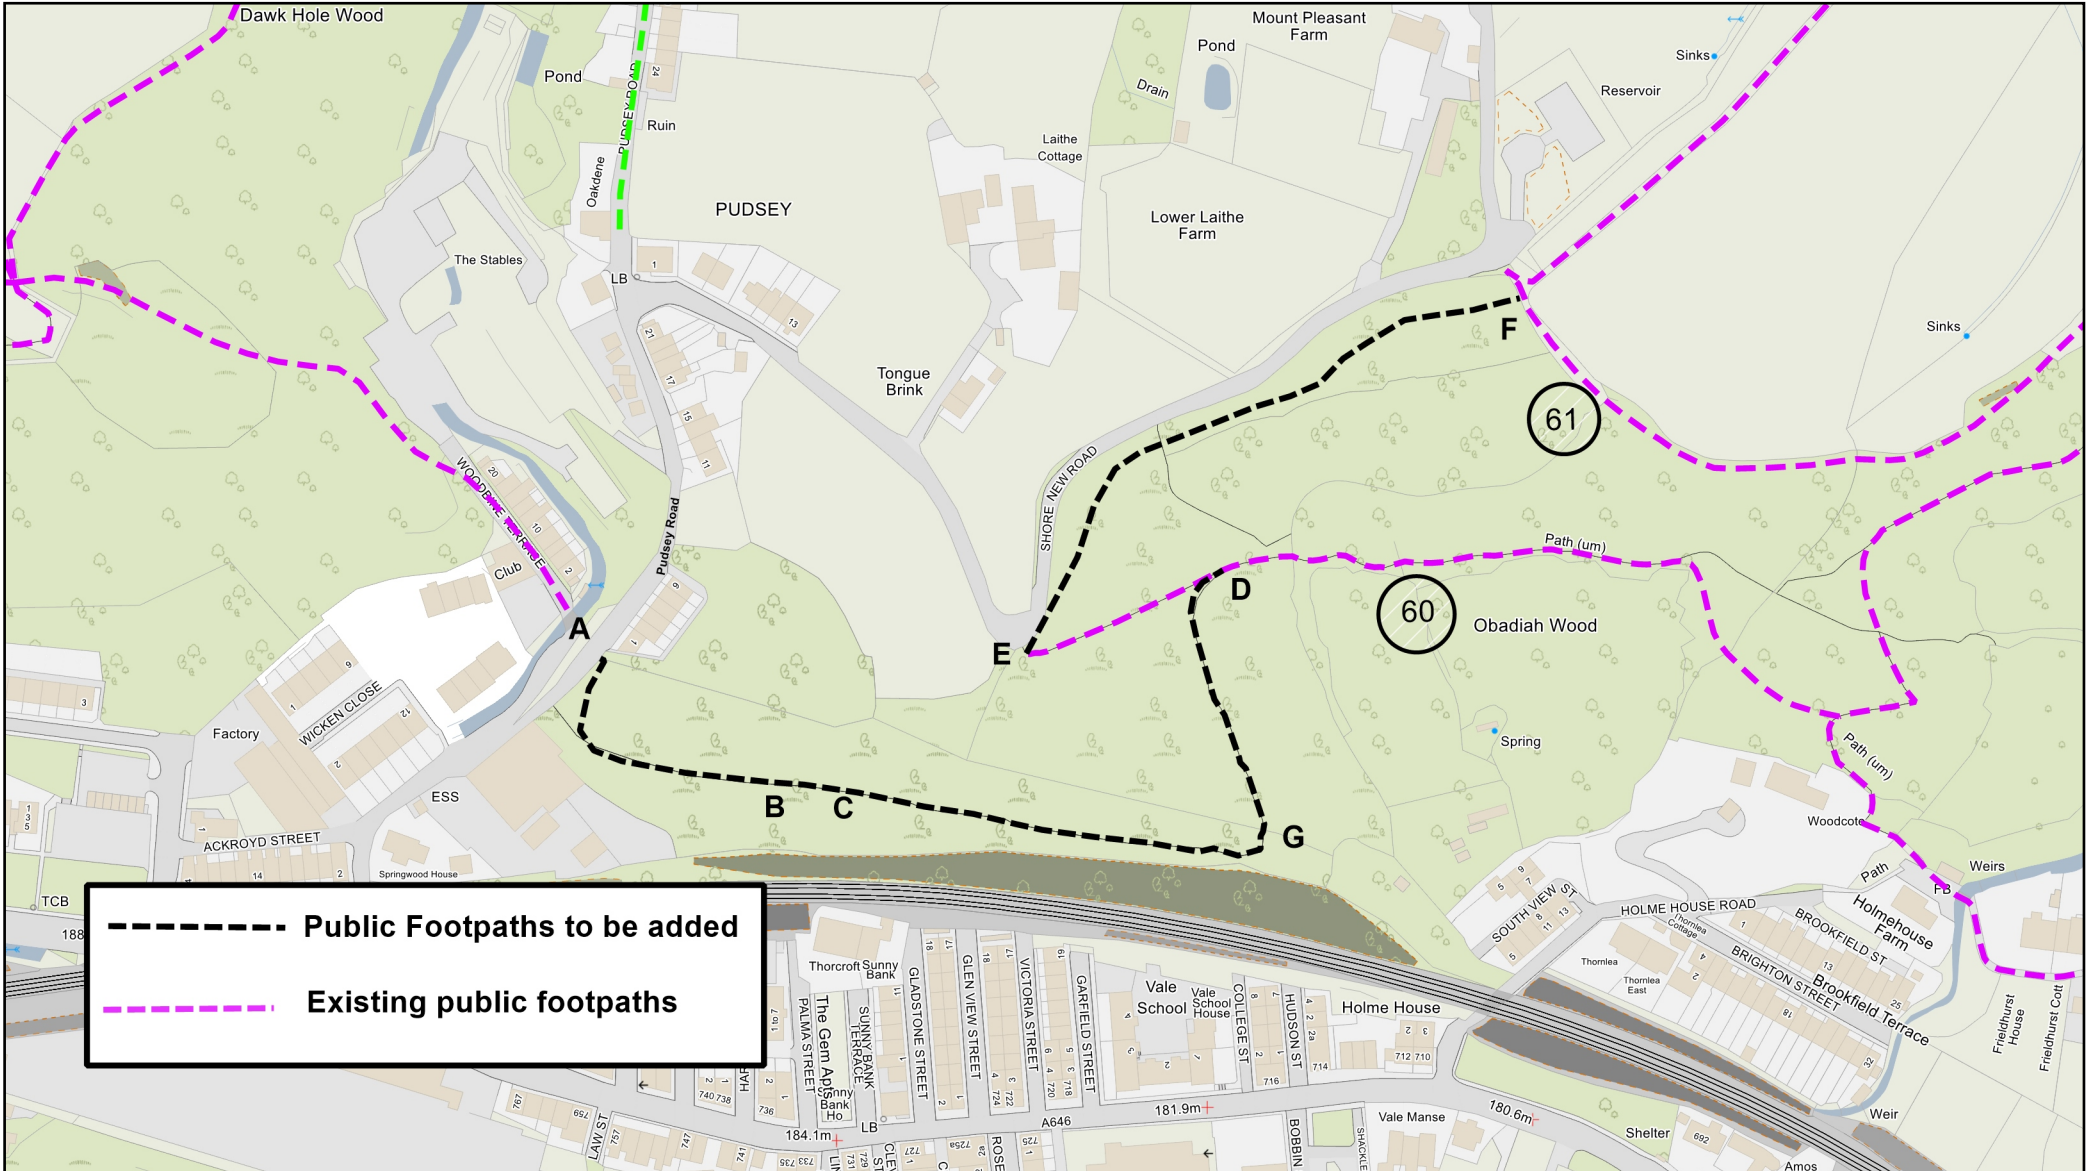

Definitive Map Modification Order.
Addition of public footpaths east of Pudsey Road,
Cornholme, Todmorden.
OS Sheet SD9126.
Ref: 3.15.1.15T

Rights of Way

Drawn By: AA

© Crown copyright and
database rights 2024
Ordnance Survey
0100023069.

Date: 06 March 2024

Scale: 1:2500

Map Centre: 391009, 426397

--- Public Footpaths to be added
- - - Existing public footpaths